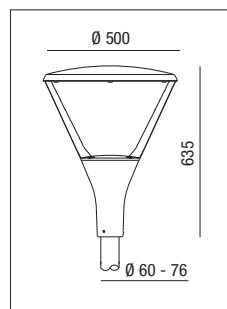

LED Lampione 5

NEW

ST/CDL
Stradale - Street optic
LT-20320 5050

On demand 90°
Diffondente - Wide

Optica consigliata per illuminazione parchi - Optics recommended for lighting in parks
LT-20121 5050

220-240 Vac 110 Vac a richiesta on demand

50/60 Hz IP66 IK08

+40°C -20°C 0,37 m² 850°

CRI >80

DRIVER INCLUDED

colour	W	LED	Optic	K	lm output	lm/W	pcs	Kg	CELL
N	24	N° 24 led 5050	ST	3000	3.000	135	1	9,00	32514/3KS
N	24	N° 24 led 5050	ST	4000	3.000	135	1	9,00	32514S
N	56	N° 24 led 5050	ST	3000	7.280	130	1	9,00	32515/3KS
N	56	N° 24 led 5050	ST	4000	7.280	130	1	9,00	32515S
N	75	N° 24 led 5050	ST	3000	9.300	125	1	9,00	32516/3KS
N	75	N° 24 led 5050	ST	4000	9.300	125	1	9,00	32516S

Accessori non inclusi
Not included accessories

Code: 210001465
Adattatore palo Ø 60 - 76.
Necessario per l'installazione su palo
Ø 60 - 76 adapter pole.
Required for installation on the pole

Street furniture