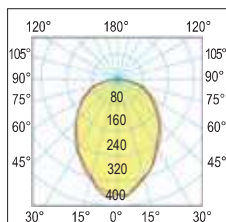

LED Lampione 4

NEW

ST/CDL
Stradale - Street optic
LT-20320 5050

On demand 90°
Diffondente - Wide

Optica consigliata per illuminazione parchi - Optics recommended for lighting in parks
LT-20121 5050

220-240 Vac 110 Vac a richiesta on demand

50/60 Hz IP66 IK08

+40°C -20°C 0,37 m² 850°

CRI >80

DRIVER INCLUDED

colour	W	LED	Optic	K	lm output	lm/W	pcs	Kg	CELL
N	24	N° 24 led 5050	ST	3000	3.000	135	1	9,00	32510/3KS
N	24	N° 24 led 5050	ST	4000	3.000	135	1	9,00	32510S
N	56	N° 24 led 5050	ST	3000	7.280	130	1	9,00	32512/3KS
N	56	N° 24 led 5050	ST	4000	7.280	130	1	9,00	32512S
N	75	N° 24 led 5050	ST	3000	9.300	125	1	9,00	32513/3KS
N	75	N° 24 led 5050	ST	4000	9.300	125	1	9,00	32513S