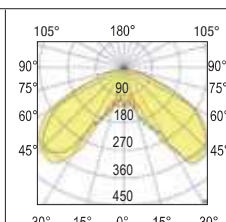

LED Lampione 4

NEW

ST/CDL
Stradale - Street optic
LT-20320 5050

On demand 90°
Diffondente - Wide

Optica consigliata per illuminazione parchi - Optics recommended for lighting in parks
LT-20121 5050

220-240 Vac 110 Vac a richiesta on demand

50/60 Hz IP66 IK08

+40°C -20°C 0,37 m² 850°

CRI >80

DRIVER INCLUDED

colour	W	LED	Optic	K	lm output	lm/W	pcs	Kg	CELL
N	24	N° 24 led 5050	ST	3000	3.000	135	1	9,00	32510/3KS
N	24	N° 24 led 5050	ST	4000	3.000	135	1	9,00	32510S
N	56	N° 24 led 5050	ST	3000	7.280	130	1	9,00	32512/3KS
N	56	N° 24 led 5050	ST	4000	7.280	130	1	9,00	32512S
N	75	N° 24 led 5050	ST	3000	9.300	125	1	9,00	32513/3KS
N	75	N° 24 led 5050	ST	4000	9.300	125	1	9,00	32513S