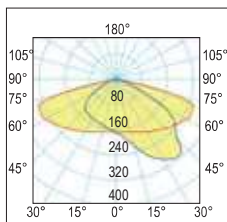

LED Lampione 4

NEW

ST/CDL
Stradale - Street optic
LT-20320 5050

On demand 90°
Diffondente - Wide

Optica consigliata per illuminazione parchi - Optics recommended for lighting in parks
LT-20121 5050

220-240 Vac 110 Vac a richiesta on demand

50/60 Hz IP66 IK08

+40°C -20°C 0,37 m² 850°

CRI >80

DRIVER INCLUDED

colour	W	LED	Optic	K	lm output	lm/W	pcs	Kg	CELL
N	24	N° 24 led 5050	ST	3000	3.000	135	1	9,00	32510/3KS
N	24	N° 24 led 5050	ST	4000	3.000	135	1	9,00	32510S
N	56	N° 24 led 5050	ST	3000	7.280	130	1	9,00	32512/3KS
N	56	N° 24 led 5050	ST	4000	7.280	130	1	9,00	32512S
N	75	N° 24 led 5050	ST	3000	9.300	125	1	9,00	32513/3KS
N	75	N° 24 led 5050	ST	4000	9.300	125	1	9,00	32513S