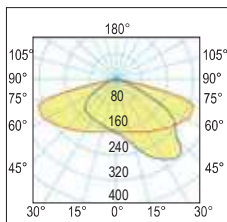

50/60 Hz IP66 IK08

+40°C -20°C 0,37 m² 850°

CRI >80

DRIVER INCLUDED

colour	W	LED	Optic	K	lm output	lm/W	pcs	Kg	CELL
N	24	N° 24 led 5050	ST	3000	3.000	135	1	9,00	32510/3KS
N	24	N° 24 led 5050	ST	4000	3.000	135	1	9,00	32510S
N	56	N° 24 led 5050	ST	3000	7.280	130	1	9,00	32512/3KS
N	56	N° 24 led 5050	ST	4000	7.280	130	1	9,00	32512S
N	75	N° 24 led 5050	ST	3000	9.300	125	1	9,00	32513/3KS
N	75	N° 24 led 5050	ST	4000	9.300	125	1	9,00	32513S

LED Lampione 5

NEW

ST/CDL
Stradale - Street optic
LT-20320 5050

On demand 90°
Diffondente - Wide

Optica consigliata per illuminazione parchi - Optics recommended for lighting in parks
LT-20121 5050

220-240 Vac 110 Vac a richiesta on demand