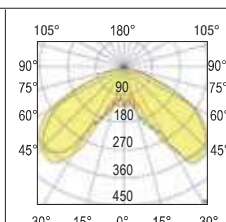

LED Lampione 5

NEW

ST/CDL
Stradale - Street optic
LT-20320 5050

On demand 90°
Diffondente - Wide

Optica consigliata per illuminazione parchi - Optics recommended for lighting in parks
LT-20121 5050

220-240 Vac 110 Vac a richiesta on demand