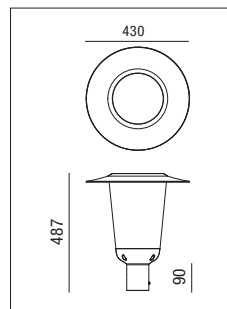

LED Lampione 4

NEW

ST/CDL
Stradale - Street optic
LT-20320 5050

On demand 90°
Diffondente - Wide

Optica consigliata per illuminazione parchi - Optics recommended for lighting in parks
LT-20121 5050

220-240 Vac 110 Vac a richiesta on demand