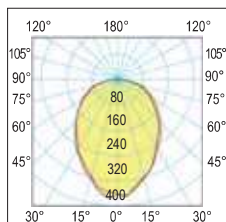

On demand 90°
Diffondente - Wide