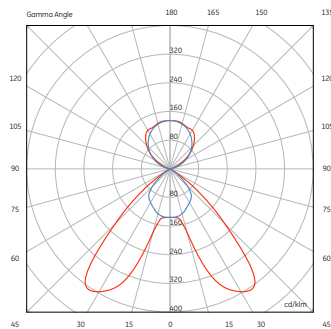

Photometric data

SERIES 5506 T5 2x14W PENDANT